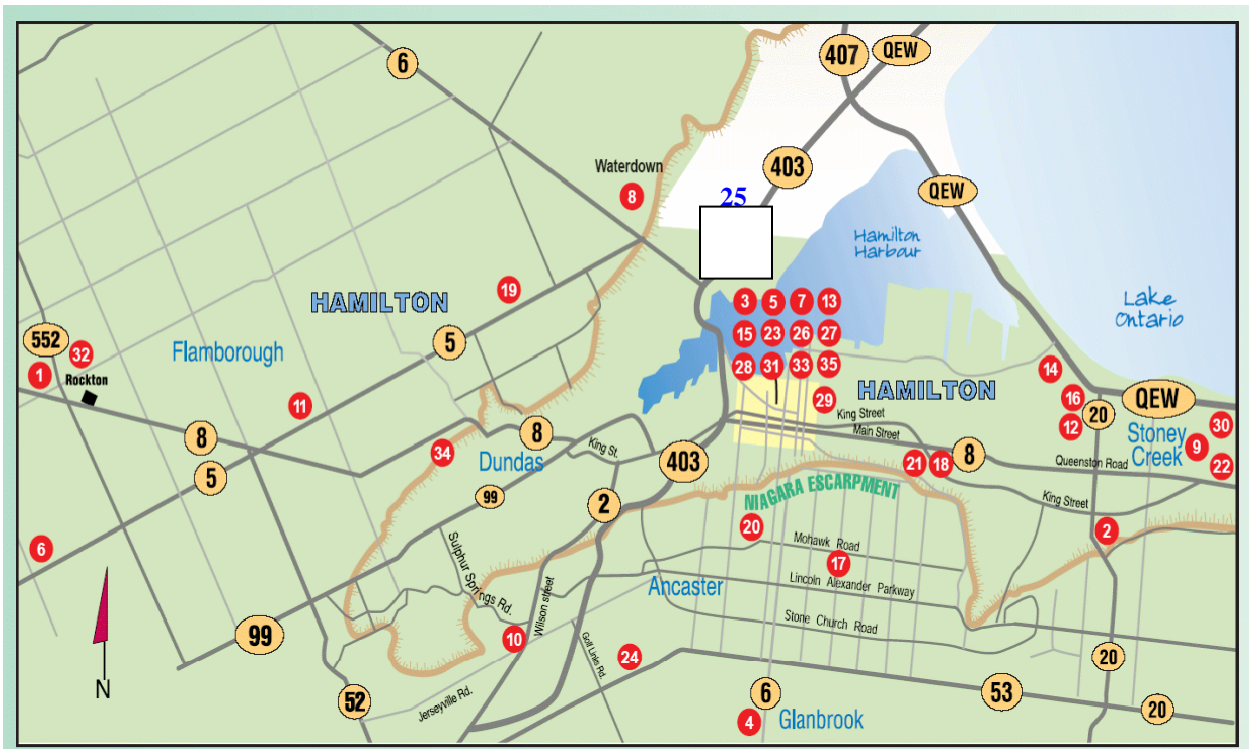

EBCP – Information Guide
Hamilton Area Map and Different Sites of Interest

LEGEND

- | | | |
|--|--|---|
| 1 African Lion Safari | 14 Hamilton Museum of Steam & Technology | 25 Royal Botanical Gardens |
| 2 Battlefield House, Museum & Park | 15 HMCS Haida | 26 The Royal Connaught Howard Johnson Plaza Hotel |
| 3 Canada Marine Discovery Centre | 16 Holiday Inn Express | 27 The Royal Hamilton Yacht Club |
| 4 Canadian Warplane Heritage Museum | 17 Lime Ridge Mall | 28 Sheraton Hamilton Hotel |
| 5 Coach House Restaurant at Dundurn Castle | 18 Maxima Tours Inc. | 29 Shop Ottawa Street - Your Décor |
| 6 Donn Zver Pottery | 19 Mizener's Antiques & Flea Market Ltd. | 30 Spiritsong Productions at Liuna Gardens |
| 7 Dundurn National Historic Site | 20 Mohawk College Residence & Conference Centre | 31 Theatre Aquarius |
| 8 Dutch Mill Country Market | 21 Mumz'n Craft Show in Gage Park | 32 Westfield Heritage Village |
| 9 E.D. Smith Fruit Farms, Inc. | 22 Puddicombe Estates Farms and Winery | 33 Whitehern Historic House & Garden |
| 10 Fieldcote Memorial Park & Museum | 23 Ramada Plaza Hotel | 34 Will's Christmas Village – Store & Tree Farm |
| 11 Flamboro Downs & Slots | 24 Redeemer University College Conference Services | 35 Workers Arts & Heritage Centre |
| 12 Fun-Trek Tours | | |
| 13 Hamilton Farmers' Market | | |